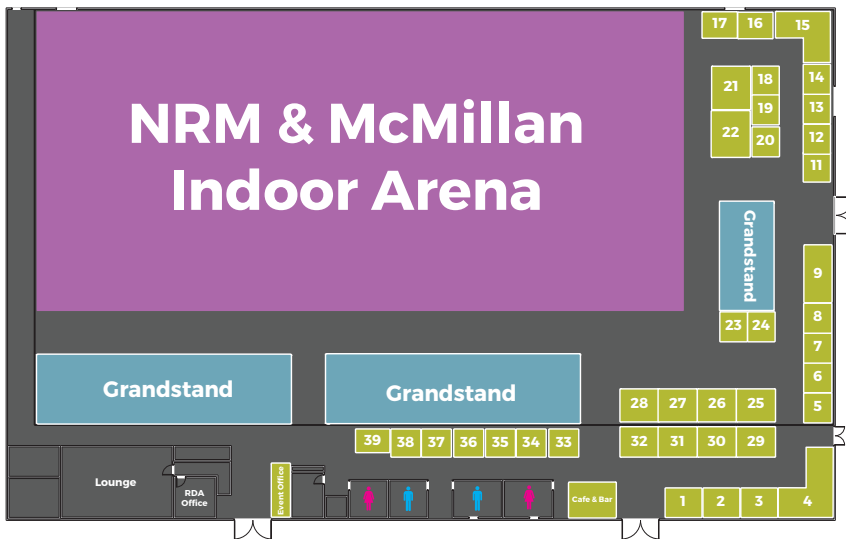

Perfect for showcasing product, promoting a brand or interacting with clients, these sites are limited so get in quick!

SITE No	SIZE WxD	AREA (m ²)	CORNER	PRICE
OS1	15m x 12m	180	✓	1650
OS2	12m x 15m	180	✓	1650
OS3	10.5m x 10m	105		850
OS4	10.5m x 10m	105		850
OS5	10.5m x 10m	105		850
OS6	10.5m x 10m	105		850
OS7	10.5m x 10m	105		850
OS8	10.5m x 10m	105		850
OS9	10.5m x 10m	105		850
OS10	10.5m x 10m	105		850
OS11	7m x 7m	49	✓	525
OS12	7m x 7m	49	✓	525

INDOOR SITES

The international standard indoor arena is sure to draw crowds with its busy timetable of clinics, demonstrations and entertainment over the two days.

The spacious layout of the indoor exhibitor sites makes pedestrian flow easy and these sites are always highly sought after. Sites range from 6m² to 27m² and include power and partitions.

The exhibitor space will be secured by roaming security guards during the night shows.

SITE No	SIZE WxD	AREA (m ²)	CORNER	PRICE
IN1	4m x 3m	12	✓	840
IN2	4m x 3m	12		690
IN3	4m x 3m	12		690
IN4		25		1425
IN5*	3m x 3m	9	✓	640
IN6*	3m x 3m	9		545
IN7*	3m x 3m	9		545
IN8*	3m x 3m	9		545
IN9*	5m x 3m	15	✓	925
IN11*	3m x 3m	9	✓	640
IN12*	3m x 3m	9		545
IN13*	3m x 3m	9		545
IN14*	3m x 3m	9		545
IN15*		25		1425
IN16*	4.2m x 3m	12.6		725
IN17*	4.2m x 3m	12.6		725
IN18*	3m x 3m	9	✓	640
IN19*	3m x 3m	9		545
IN20*	3m x 3m	9	✓	640
IN21*	4m x 4m	16	✓	1090
IN22*	5m x 4m	20	✓	1370
IN23*	3m x 3m	9	✓	640
IN24*	3m x 3m	9	✓	640
IN25*	4.2 x 4.2m	17.64	✓	1200
IN26*	4.2 x 4.2m	17.64		1025
IN27*	4.2 x 4.2m	17.64		1025
IN28*	4.2 x 4.2m	17.64	✓	1200
IN29	4.2m x 3m	12.6	✓	880
IN30	4.2m x 3m	12.6		725
IN31	4.2m x 3m	12.6		725
IN32	4.2m x 3m	12.6	✓	1025
IN33	3.6m x 2.4m	8.64	✓	640
IN34	3.6m x 2.4m	8.64		545
IN35	3.6m x 2.4m	8.64		545
IN36	3.6m x 2.4m	8.64		545
IN37	3.6m x 2.4m	8.64		545
IN38	3.6m x 2.4m	8.64		545
IN39	3.6m x 1.8m	6.48	✓	465
IN39	3m x 3m	9		545