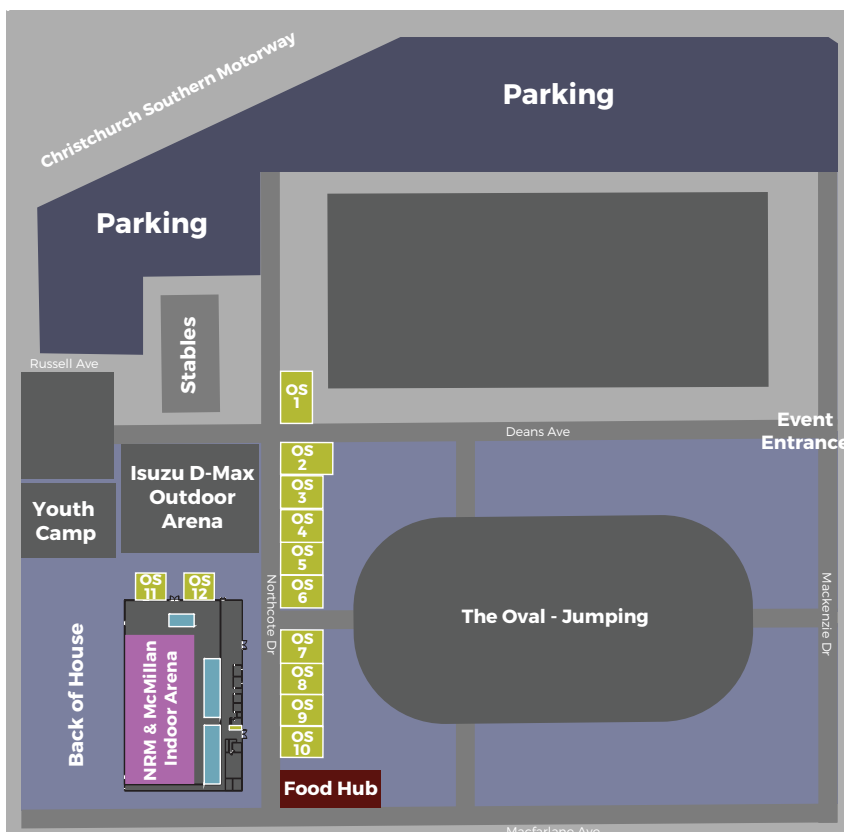

Your opportunity to exhibit

Equidays South Island Edition will bring a taste of the major annual Equidays event to Christchurch on 21-22 October 2017.

Only a week after the Mystery Creek event takes place, the Canterbury Agricultural Park will be transformed into a mini version of our ultimate equine destination complete with a world-class indoor sand arena and three outdoor grass arenas.

Most of the international clinicians featuring at the main Equidays event will join the team on the road and present during the two-day Christchurch show.

A collection of exhibitors, including a Food Hub, will attend. Ample stabling facilities onsite will give horses comfortable accommodation throughout.

Three outdoor arenas adjacent to the indoor will be home to more clinicians who are looking forward to bringing their knowledge and passion to the exciting new event.

The event will open to the public at 10.00am, with doors closing at 5.30pm on both days.

OUTDOOR SITES

Outdoor sites are available in a variety of sizes for all kinds of exhibitors and provide a versatile grassed space.

Exhibitors can get creative with landscaping, marquees or structures to end up with the ideal site for their specific needs.

Perfect for showcasing product, promoting a brand or interacting with clients, these sites are limited so get in quick!

SITE No	SIZE WxD	AREA (m²)	CORNER	PRICE
OS1	15m x 12m	180	✓	1650
OS2	12m x 15m	180	✓	1650
OS3	10.5m x 10m	105		850
OS4	10.5m x 10m	105		850
OS5	10.5m x 10m	105		850
OS6	10.5m x 10m	105		850
OS7	10.5m x 10m	105		850
OS8	10.5m x 10m	105		850
OS9	10.5m x 10m	105		850
OS10	10.5m x 10m	105		850
OS11	7m x 7m	49	✓	525
OS12	7m x 7m	49	✓	525