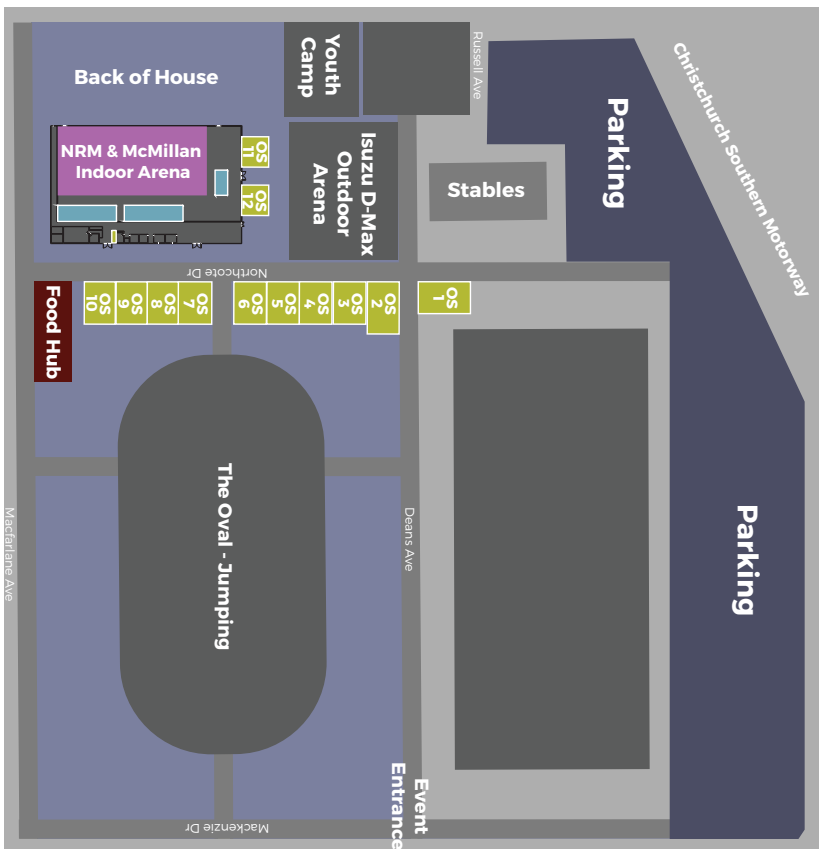

Perfect for showcasing product, promoting a brand or interacting with clients, these sites are limited so get in quick!

SITE No	SIZE WxD	AREA (m ²)	CORNER	PRICE
OS1	15m x 12m	180	✓	1650
OS2	12m x 15m	180	✓	1650
OS3	10.5m x 10m	105		850
OS4	10.5m x 10m	105		850
OS5	10.5m x 10m	105		850
OS6	10.5m x 10m	105		850
OS7	10.5m x 10m	105		850
OS8	10.5m x 10m	105		850
OS9	10.5m x 10m	105		850
OS10	10.5m x 10m	105		850
OS11	7m x 7m	49	✓	525
OS12	7m x 7m	49	✓	525

INDOOR SITES

The international standard indoor arena is sure to draw crowds with its busy timetable of clinics, demonstrations and entertainment over the two days.

The spacious layout of the indoor exhibitor sites makes pedestrian flow easy and these sites are always highly sought after. Sites range from 6m² to 27m² and include power and partitions.

The exhibitor space will be secured by roaming security guards during the night shows.

SITE No	SIZE WxD	AREA (m ²)	CORNER	PRICE
IN1	4m x 3m	12	✓	840
IN2	4m x 3m	12		690
IN3	4m x 3m	12		690
IN4		25		1425
IN5*	3m x 3m	9	✓	640
IN6*	3m x 3m	9		545
IN7*	3m x 3m	9		545
IN8*	3m x 3m	9		545
IN9*	5m x 3m	15	✓	925
IN11*	3m x 3m	9	✓	640
IN12*	3m x 3m	9		545
IN13*	3m x 3m	9		545
IN14*	3m x 3m	9		545
IN15*		25		1425
IN16*	4.2m x 3m	12.6		725
IN17*	4.2m x 3m	12.6		725
IN18*	3m x 3m	9	✓	640
IN19*	3m x 3m	9		545
IN20*	3m x 3m	9	✓	640
IN21*	4m x 4m	16	✓	1090
IN22*	5m x 4m	20	✓	1370
IN23*	3m x 3m	9	✓	640
IN24*	3m x 3m	9	✓	640
IN25*	4.2 x 4.2m	17.64	✓	1200
IN26*	4.2 x 4.2m	17.64		1025
IN27*	4.2 x 4.2m	17.64		1025
IN28*	4.2 x 4.2m	17.64	✓	1200
IN29	4.2m x 3m	12.6	✓	880
IN30	4.2m x 3m	12.6		725
IN31	4.2m x 3m	12.6		725
IN32	4.2m x 3m	12.6	✓	1025
IN33	3.6m x 2.4m	8.64	✓	640
IN34	3.6m x 2.4m	8.64		545
IN35	3.6m x 2.4m	8.64		545
IN36	3.6m x 2.4m	8.64		545
IN37	3.6m x 2.4m	8.64		545
IN38	3.6m x 2.4m	8.64		545
IN39	3.6m x 1.8m	6.48	✓	465
IN39	3m x 3m	9		545